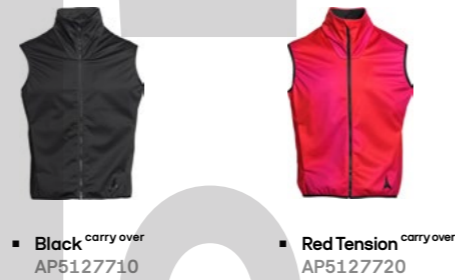

Product	Art. No.	Color	Sizes	Weight (g/size M)	Fabric	Features	Price
Redster Rain Coat	AP5127610 AP5127620	Black Red Tension	XS, M, XL	800g	STANDARD 100 by OEKO-TEX®, Global Recycled Standard (GRS), Waterproof, Atomic 3LAYR Protect (20,000mm WC)	YKK® Zippers, Front Pocket, Zippered Side Openings, Oversized Fit, Helmet Compatible Hood	
Redster Jacket	AP5127510 AP5127520	Black/Red Tension Black	2XS, XS, S, M, L, XL, 2XL	410g	STANDARD 100 by OEKO-TEX®, Global Recycled Standard (GRS), Atomic 2LAYR Move (10,000mm WC), Atomic 3LAYR Active, Body Mapping	Atomic Star Branding, YKK® Zippers, Hand Pockets, Internal Chest Pocket, Unisex Fit, Casual Fit, PrimaLoft® Active Evolve (75g/m²)	
Redster Vest	AP5127710 AP5127720	Black Red Tension	2XS, XS, S, M, L, XL, 2XL	300g	Waterproof, Atomic 3LAYR Active	Atomic Star Branding, YKK® Zippers, Hand Pockets