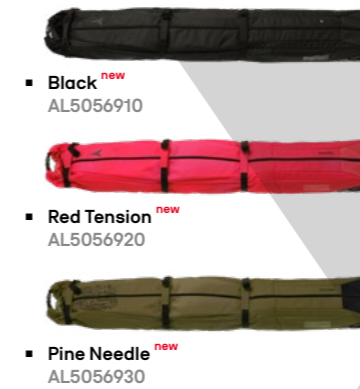

Race

Goggle Case 2 Pairs

Double Ski Wheelie

Product	Art. No.	Color	Vol.	Dimensions HxLxW	Weight	Fabric	Construction	Features	Price
Goggle Case 2 Pairs	AL5046410	Black	3L	22x19x15cm	440g	600D PE with PU Coating, 600D Poly with PU Coating, 150D PE with PU Coating x2, PVC-Free, Water- and Stain-Resistant	Top Handle, Fully Padded	Name Tag Print, Integrated Pocket Mirror	
Redster Trunk 130L	AL5056610 AL5056620	Red Tension Black	130L	35x98x45cm	4600g	Coated TPU Ripstop, Coated PU Ripstop	Retractable Top Handle, Internal Mesh Compartments, Front-facing Grab Handle, Padded Handles, Internal Zippered Pocket, Removable Ski Boot Compartment, Elastic Cross-Strap System	365 Days Usage, Name Tag Print	
Double Ski Wheelie	AL5056910 AL5056920 AL5056930	Black Red Tension Pine Needle		215x18x26cm	2600g	Water/Stain Resistant Fabric, Water/Stain Resistant Coating	External Compression Straps, Fully Padded, Padded Handles, Length Adjustment: Rolltop, Big Zipper Opening	Easy Cleaning Tarpaulin Lining, Name Tag Print, Holds Two Pairs of Skis	
Ski Wheelie 4 Pairs+	AL5057010	Red Tension		225x23x33cm	3600g	Water/Stain Resistant Fabric, Water/Stain Resistant Coating	External Compression Straps, Fully Padded, Length Adjustment: Rolltop, Big Zipper Opening	Easy Cleaning Tarpaulin Lining, Name Tag Print, Holds Four Pairs of Skis	
Redster Ski Bag 3 Pairs	AL5034730	Black/Red Tension		185x10x40, 205x10x40, 230x10x40cm	3200g	Tarpaulin Lining, 600D PE with PU Coating, 2000D PE with TPE Coating, PVC-Free	External Compression Straps, Fully Padded	Durable, Name Tag Print