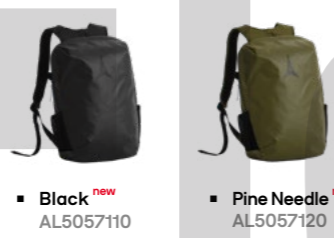

Travel + Casual

Tech Specs

Alpine Race

Trolley 90L

Cabin Trolley

Laptop Pack 30L

Laptop Pack 20L

Product	Art. No.	Color	Vol.	Dimensions HxLxW	Weight	Fabric	Construction	Features	Price
Trolley 90L	AL5056710 AL5056720	Black Pine Needle	90L	29x74x40cm	3800g	Coated TPU Ripstop, Coated PU Ripstop	Retractable Top Handle, Internal Mesh Compartments, Padded Handles, Internal Zippered Pocket, Elastic Cross-Strap System	365 Days Usage, Name Tag Print, Bent Chetler Graphic	
Cabin Trolley	AL5056810 AL5056820	Black Pine Needle	40L	55x35x25cm	2200g	Coated TPU Ripstop, Coated PU Ripstop	14" Padded Laptop Compartment, Top Handle, Retractable Top Handle, Internal Mesh Compartments, Padded Handles, Internal Zippered Pocket, Elastic Cross-Strap System, External Laptop Access Pocket	365 Days Usage, Name Tag Print, Bent Chetler Graphic, Four Wheels	
Laptop Pack 30L	AL5057210 AL5057220	Black Pine Needle	30L	30x23x45cm	1300g	Coated TPU Ripstop, Coated PU Ripstop	17" Padded Laptop Compartment, Easy-Access Main Compartment, Chest Strap, Internal Zippered Mesh Pockets, Top Handle, Adjustable Shoulder Straps, Main Compartment with Organizers, Internal Mesh Compartments, Padded Shoulder Straps, Hidden Accessory Pocket, Trolley Sleeve, Reinforced Bottom for Upright Stability	365 Days Usage	
Laptop Pack 20L	AL5057110 AL5057120	Black Pine Needle	20L	45x15x29cm	800g	Coated TPU Ripstop, Coated PU Ripstop	17" Padded Laptop Compartment, Easy-Access Main Compartment, Chest Strap, Internal Zippered Mesh Pockets, Top Handle, Adjustable Shoulder Straps, Main Compartment with Organizers, Internal Mesh Compartments, Padded Shoulder Straps, Hidden Accessory Pocket, Trolley Sleeve, Reinforced Bottom for Upright Stability	365 Days Usage	