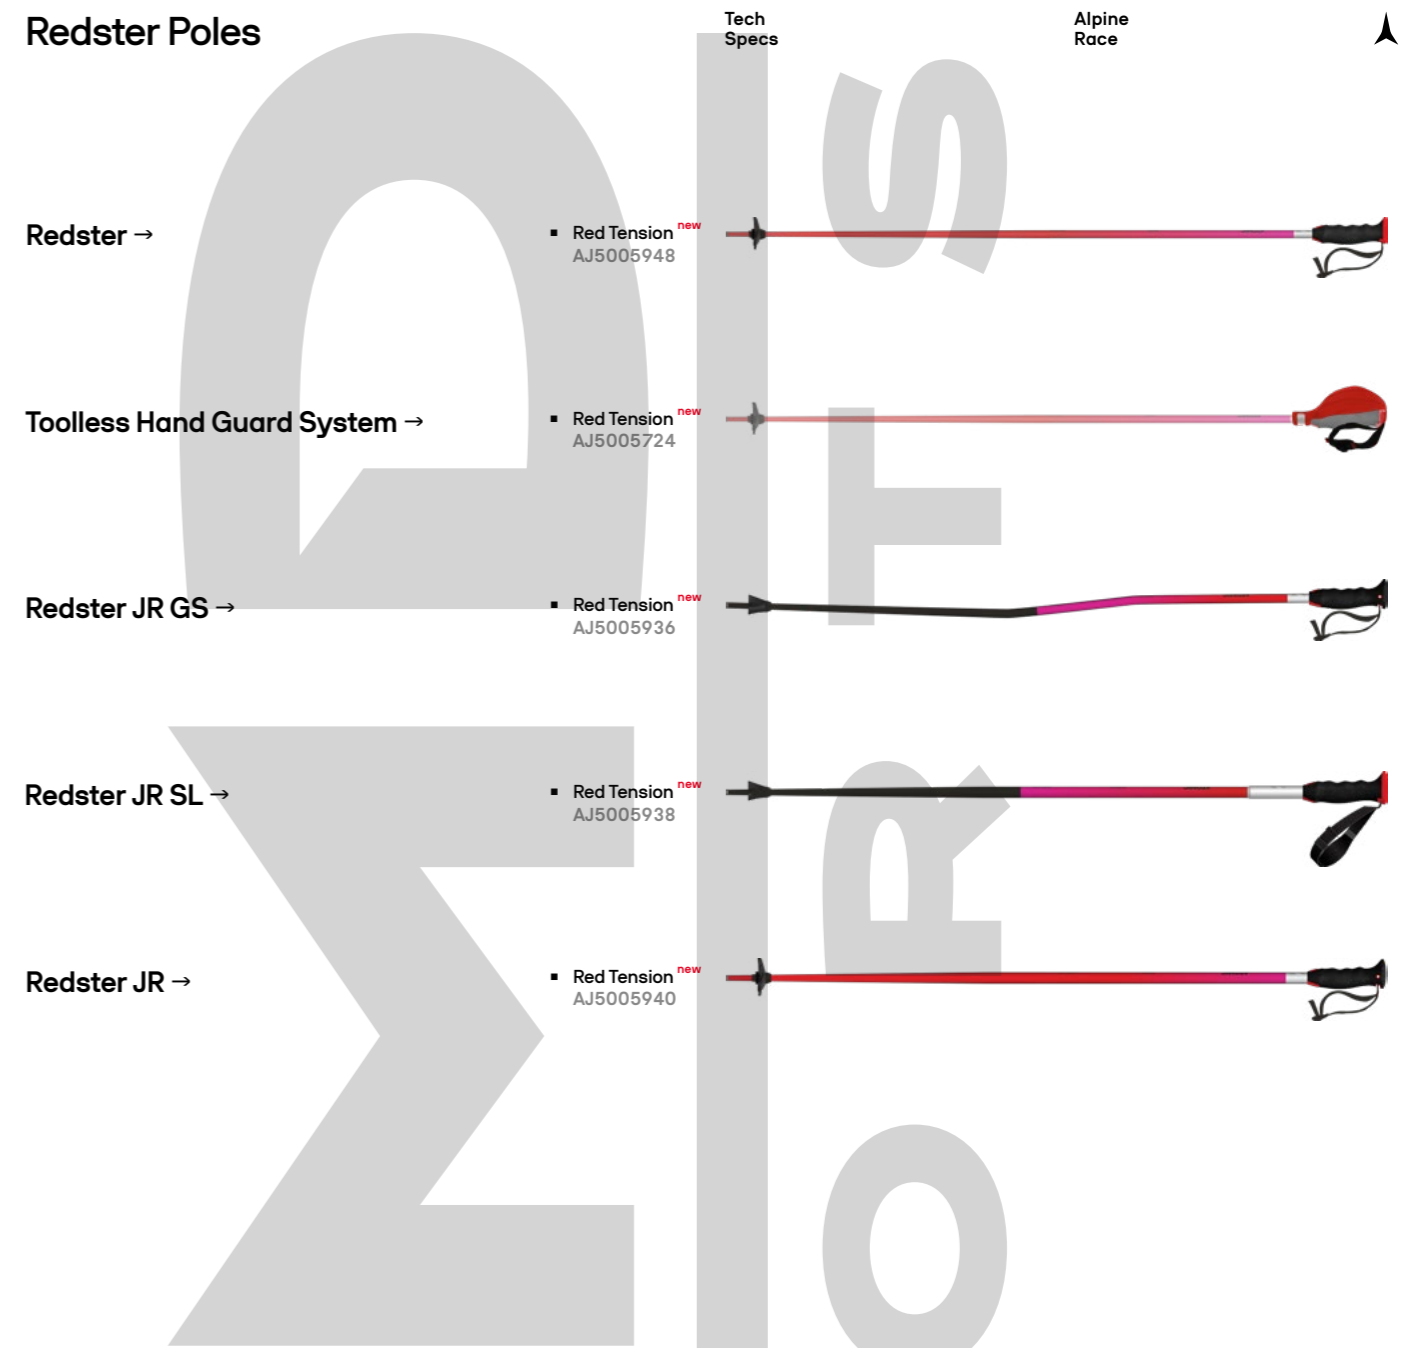

Redster Poles

Product	Art. No.	Color	Sizes (cm)	Shaft	Grip	Strap	Basket	Tip	Features	Weight	Price
Redster	AJ5005948	Red Tension	110, 115, 120, 125, 130, 135	Alu 6k	Ergonomic Grip (2K)	Essential Strap	Piste Basket (60mm)	Steel Tip	Safety Quick Release System, Ergonomic M-Fit (≥120cm), Ergonomic S-Fit (≤115cm)	260g/125cm	
Toolless Hand Guard System	AJ5005724					Pro Strap			Compatible with all Redster models		
Redster JR GS	AJ5005936	Red Tension	70, 75, 80, 85, 90, 95, 100, 105	Bent Shaft, Alu 7k	Ergonomic Redster Grip (2K)	Basic Strap	Race Basket (40mm)	Steel Tip	Safety Quick Release System, Hand Guard-ready, Ergonomic JR Fit	150g/90cm	
Redster JR SL	AJ5005938	Red Tension	70, 75, 80, 85, 90, 95, 100, 105	Alu 7k	Ergonomic Redster Grip (2K)	Premium Strap	Race Basket (40mm)	Steel Tip	Safety Quick Release System, Hand Guard-ready, Ergonomic JR Fit	150g/90cm	
Redster JR	AJ5005940	Red Tension	70, 75, 80, 85, 90, 95, 100, 105	Alu 6k	Ergonomic Redster Grip (2K)	Basic Strap	JR Piste Basket (48mm)	Steel Tip	Ergonomic JR Fit	150g/90cm