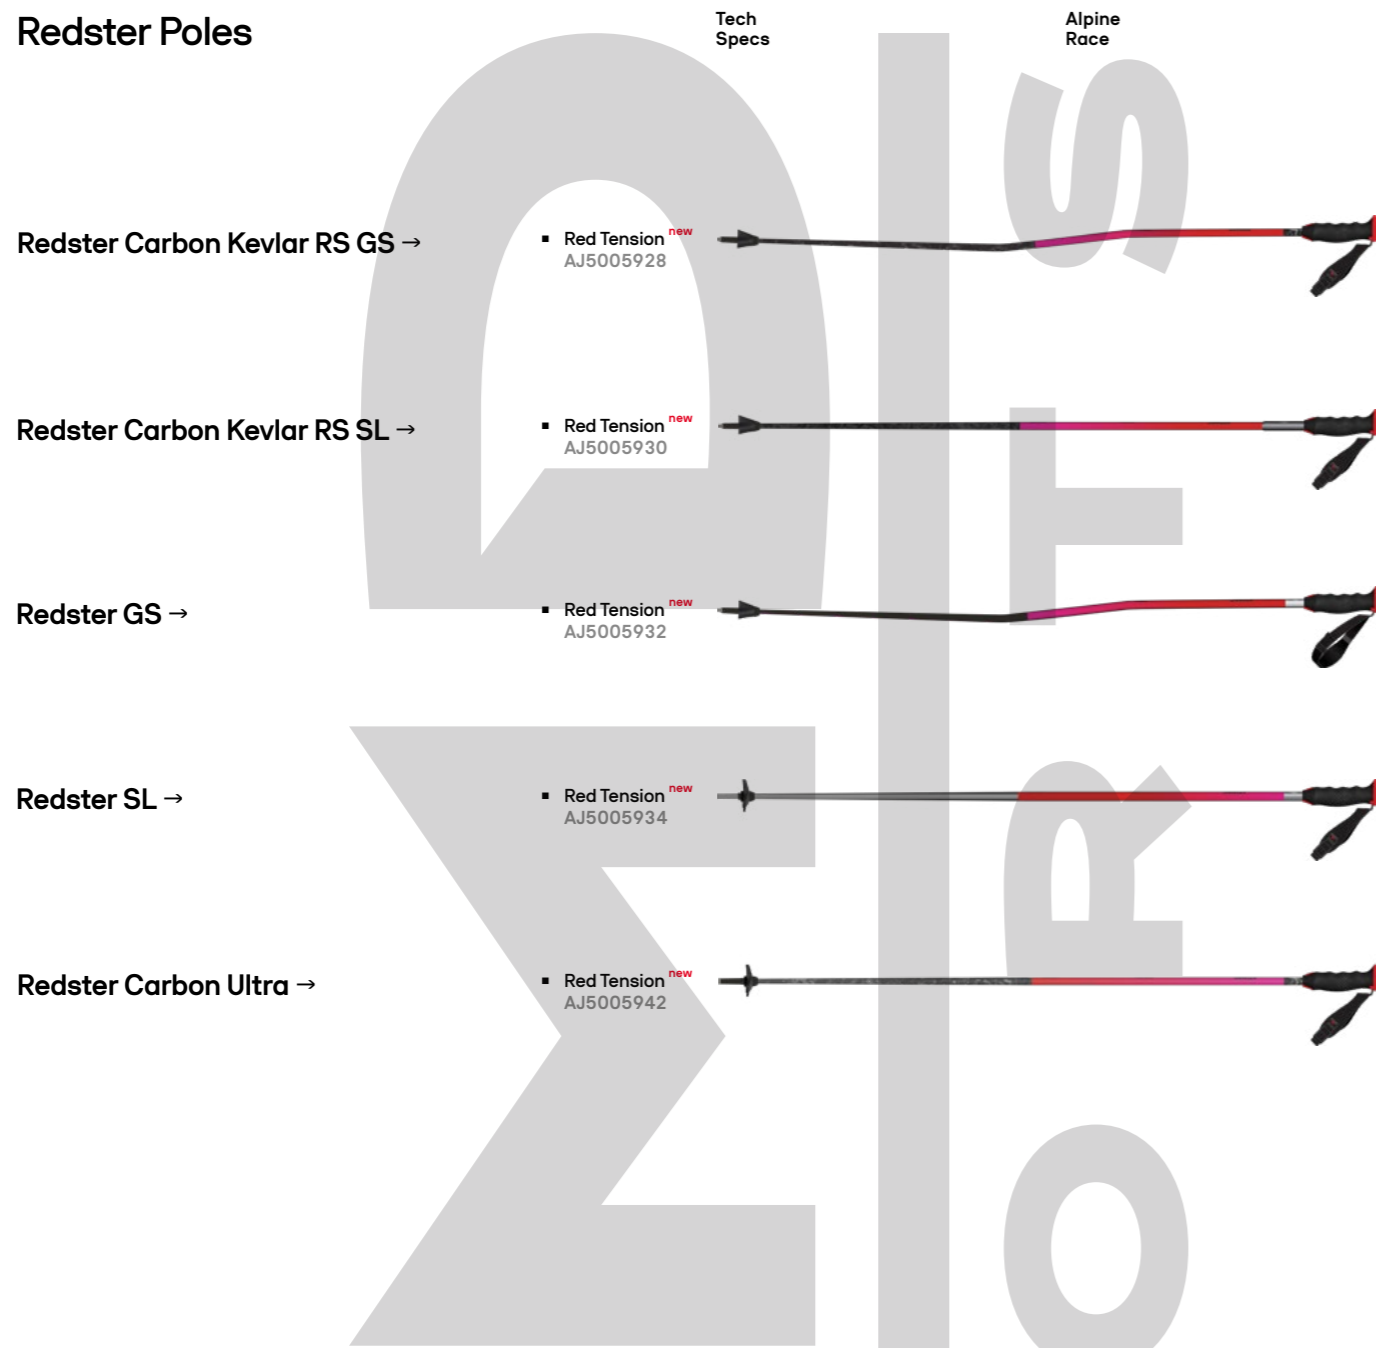

▪ Toe Cap Set carry over
1xS/1xM/1xL
AZE001640

Redster Poles

Product	Art. No.	Color	Sizes (cm)	Shaft	Grip	Strap	Basket	Tip	Features	Weight	Price
Redster Carbon Kevlar RS GS	AJ5005928	Red Tension	110, 115, 120, 125, 130, 135	Bent Shaft, Carbon Kevlar	Ergonomic Redster Grip (2K)	Pro Strap	Race Basket (40mm)	Carbide Tip	Safety Quick Release System, Hand Guard-ready, Ergonomic M-Fit (≥120cm), Ergonomic S-Fit (≤115cm)	280g/120cm	
Redster Carbon-Kevlar RS SL	AJ5005930	Red Tension	110, 115, 120, 125, 130, 135	Carbon Kevlar	Ergonomic Redster Grip (2K)	Pro Strap	Race Basket (40mm)	Carbide Tip	Safety Quick Release System, Hand Guard-ready, Ergonomic M-Fit (≥120cm), Ergonomic S-Fit (≤115cm)	240g/120cm	
Redster GS	AJ5005932	Red Tension	110, 115, 120, 125, 130, 135	Bent Shaft, Alu 7k	Ergonomic Redster Grip (2K)	Premium Strap	Race Basket (40mm)	Steel Tip	Safety Quick Release System, Hand Guard-ready, Ergonomic M-Fit (≥120cm), Ergonomic S-Fit (≤115cm)	300g/120cm	
Redster SL	AJ5005934	Red Tension	110, 115, 120, 125, 130, 135	Alu 7k	Ergonomic Redster Grip (2K)	Premium Strap	Piste Basket (60mm)	Steel Tip	Safety Quick Release System, Hand Guard-ready, Ergonomic M-Fit (≥120cm), Ergonomic S-Fit (≤115cm)	230g/120cm	
Redster Carbon Ultra	AJ5005942	Red Tension	110, 115, 120, 125, 130, 135	Carbon Ultra	Ergonomic Redster Grip (2K)	Pro Strap	Piste Basket (60mm)	Carbide Tip	Safety Quick Release System, Hand Guard-ready, Ergonomic M-Fit (≥120cm), Ergonomic S-Fit (≤115cm)	210g/120cm	