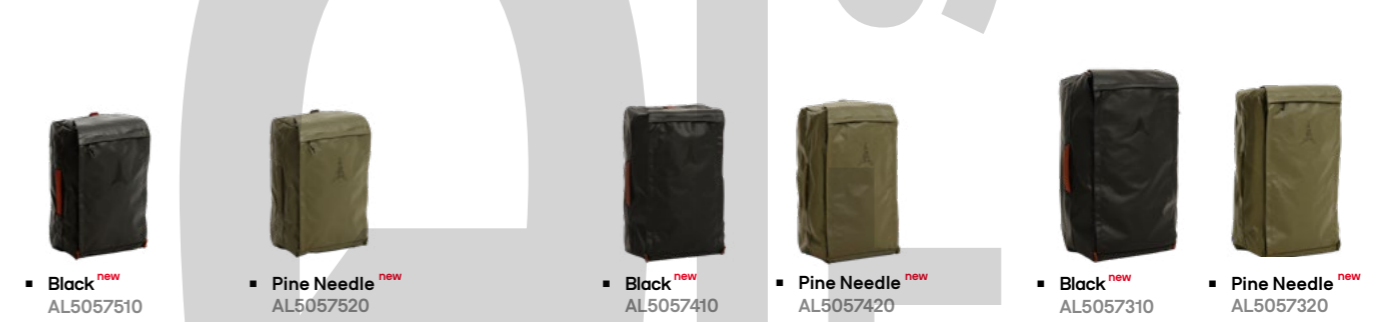

Travel + Casual

Tech Specs

Alpine Race

Duffle Bag 30L

Duffle Bag 50L

Duffle Bag 70L

Packing Cube 3 PCS

Travel Shoe Bag