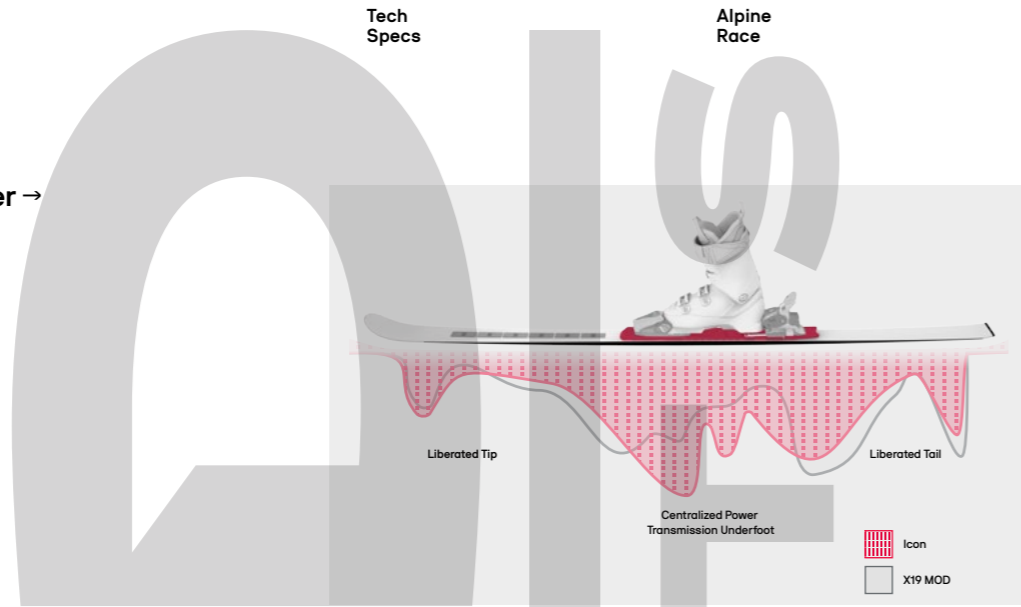

Icon Technology

Centralized Power Transfer →

A wider base plate and race mounting pattern strategically position the binding screws directly under the boot to centralize and optimize power transmission. Delivering immediate power underfoot while allowing for more reactivity and response throughout the entire length of the ski, Centralized Power Transfer enables the racer to be in better control of the ski throughout the turn – in every discipline and type of course setting.