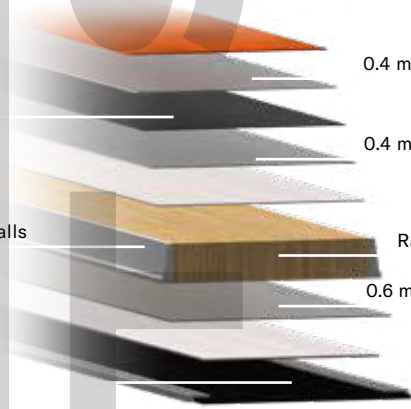

Race-Type Construction

Developed directly by our Racing Department, this ski features a Trueblend Race Woodcore combined with full-length Titanal layers from tip to tail for uncompromised power and edge precision. A phenol sidewall ensures razor-sharp grip and maximum torsional stiffness, while a dual-Titanal tip construction, separated by a thin rubber damping layer, delivers a dynamic and progressive flex that adapts smoothly through every turn. The result: race-inspired control and confidence, wherever you push the limits.

Full Rubber Layer

Phenol Sidewalls

World Cup P-TEX 5188 Running Base

0.4 mm Full Titanal

0.4 mm Full Titanal

Trueblend Race Woodcore

0.6 mm Full Titanal