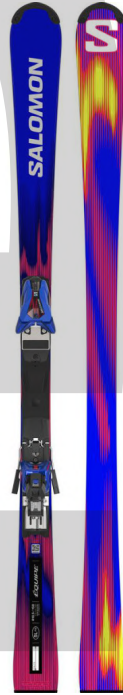

- 150

Scales

- Alpine terrain : On-Piste
- Turn shape : Short turns

Specifications

T EQUIPE FIS SL 150+ICON RS 12 L45426300+ Race Blue/Equipe Red/Silver

Race Blue/Equipe Red/Silver | New

BEECH & POPLAR
FULL WOODCORE