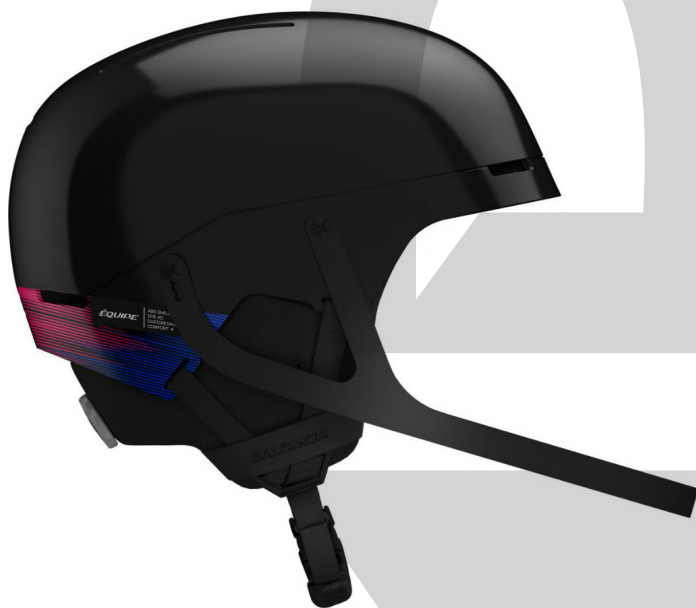

EQUIPE PRO SL L49297100 Black/Race Blue

Black/Race Blue | New

METALLIC
CHINGUARD

PASSIVE
VENTILATION

INJECTED
SHELL
CONSTRUCTION

REMOVABLE
&
WASHABLE

Sug. Retail: 160,00 €

Commercial Model Name

Product Name : EQUIPE PRO SL

Slim profile, serious slalom performance.

When every hundredth counts, Salomon's Equipe Pro SL delivers top-tier protection in a minimalistic, aerodynamic package. Its durable ABS shell houses Salomon's patented EPS4D core for unrivalled impact absorption, while the adjustable, removable chin guard offers the flexibility of switching from full-face defense to a more free-ski option.

Reliable protection

Salomon's EPS4D technology delivers race-grade protection, while the adjustable chin guard, which can be added or removed with a screwdriver, shields your chin and jaw.

- Alpine Ski

Usage

- Racing

Size Range

- S 5356-M 5659-L 5962

Scales

- Lightness : Regular

Optimized ventilation

Front vents clear goggle fog while top inlets feed the EPS4D channels, keeping your head cool and goggles clear run after run.

Secure fit

The Custom Dial 360 V lets you dial in a razor-tight fit in seconds, so your helmet stays steady, no slip or wiggle, even when a gate smacks you square.